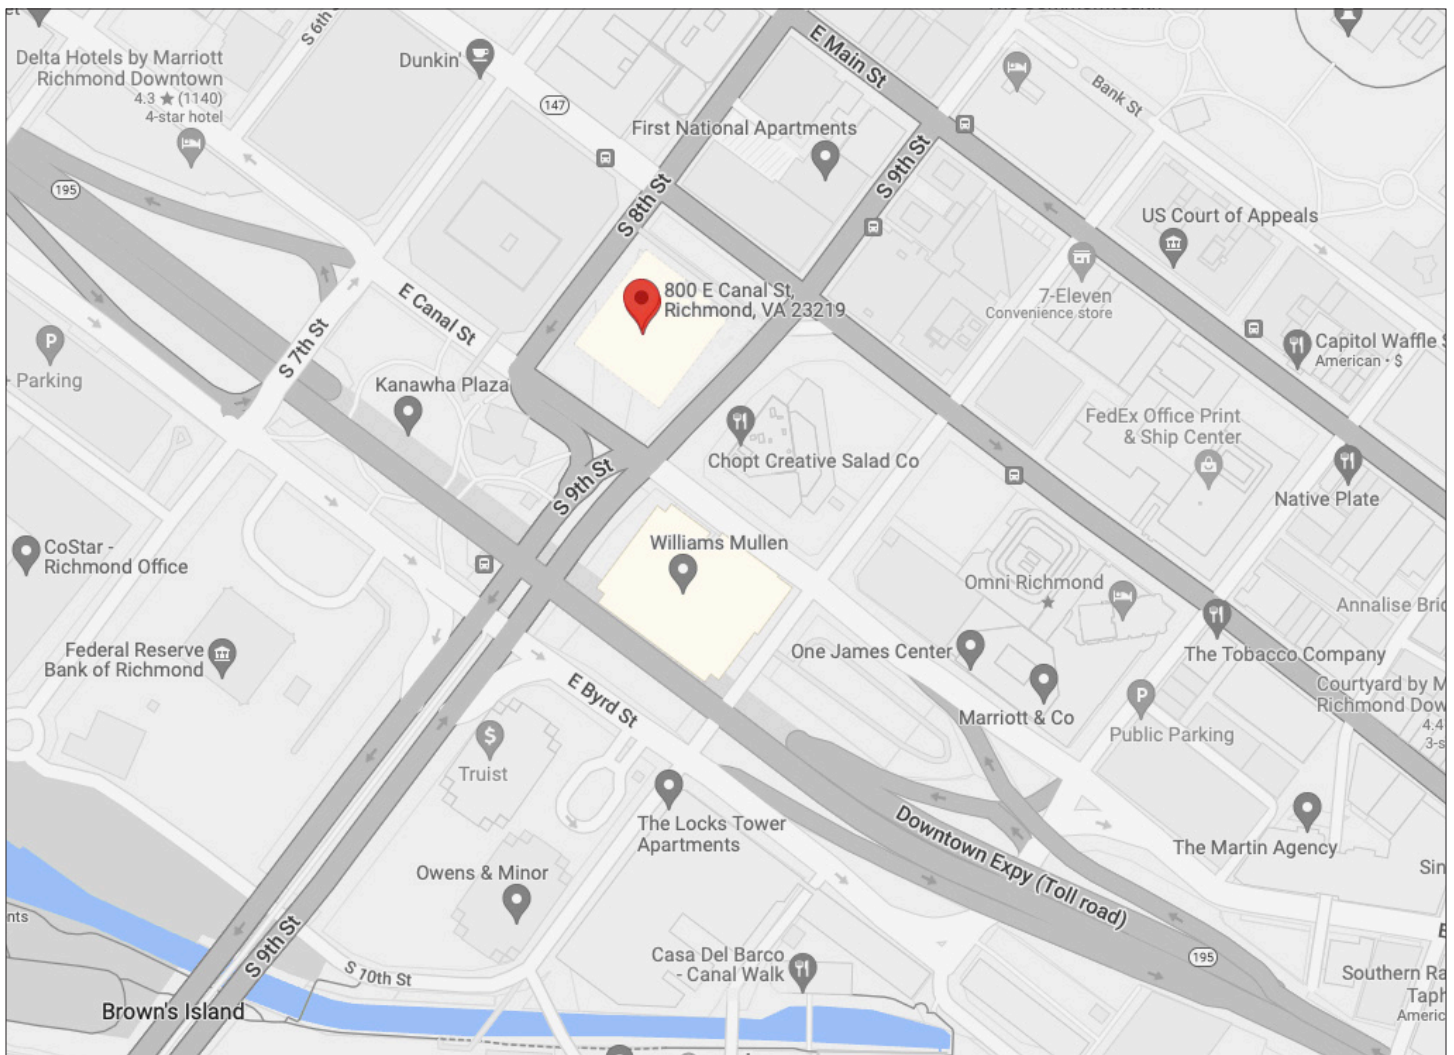

PARKING OPTIONS

800 E. Canal Street | Richmond, VA 23219

Parking Decks

The Gateway Plaza at 800 E. Canal Street offers a paid parking deck, as well as the RMA-operated Expressway Parking Deck at 901 E. Canal Street (Williams Mullen).