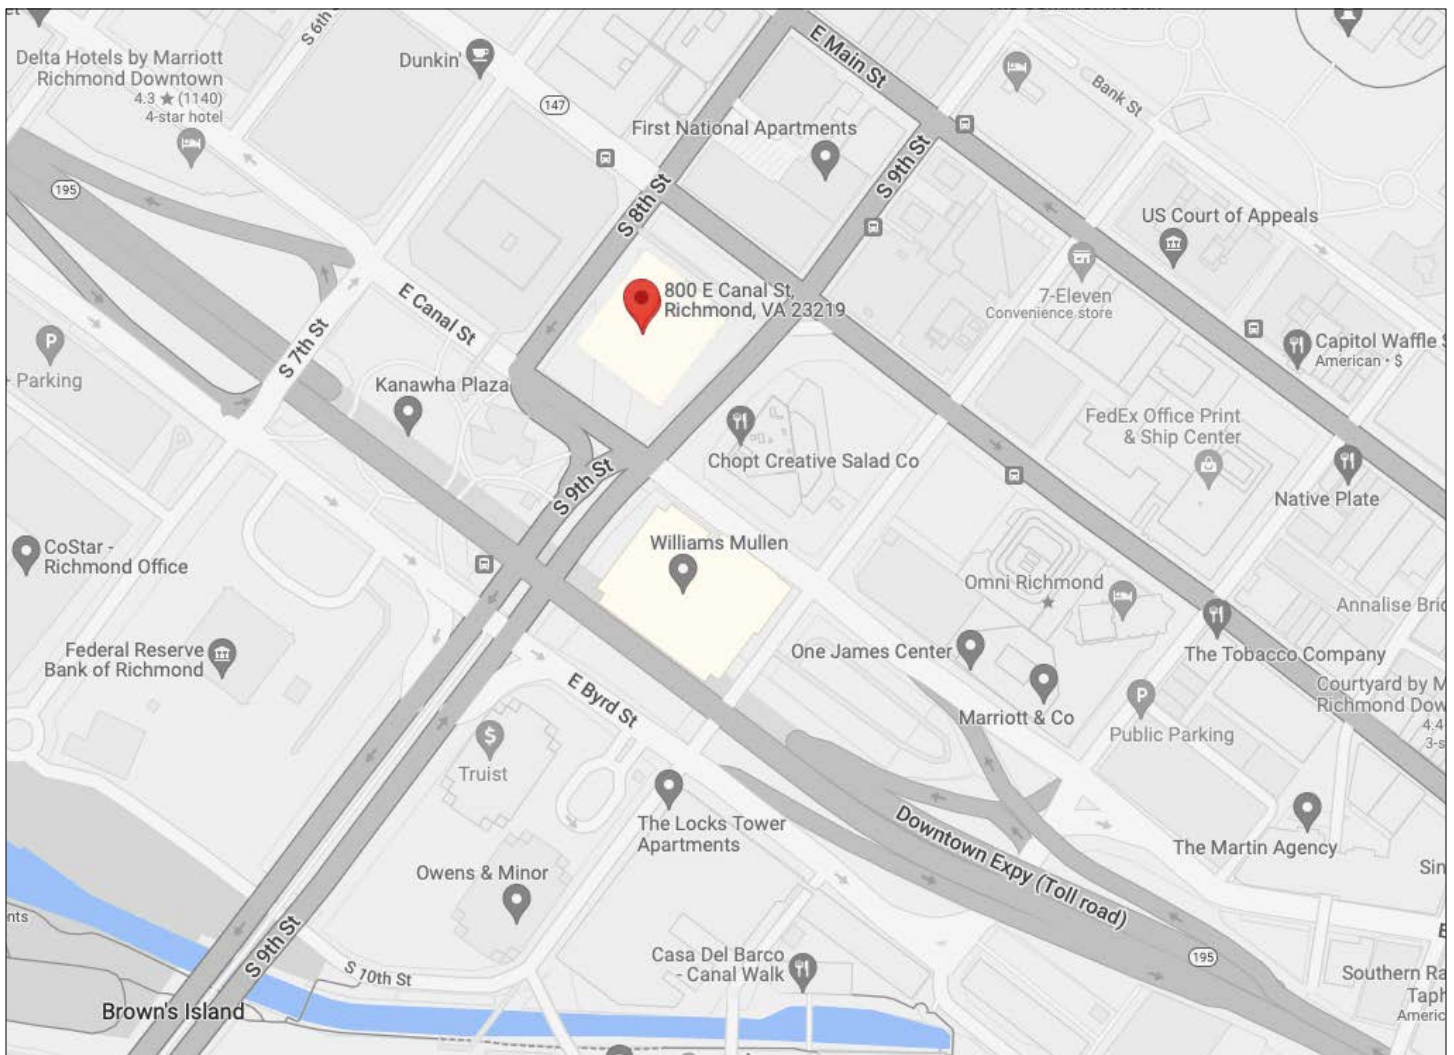

# PARKING OPTIONS

800 E. Canal Street | Richmond, VA 23219

## Parking Decks

The Gateway Plaza at 800 E. Canal Street offers a paid parking deck, as well as the RMA-operated Expressway Parking Deck at 901 E. Canal Street (Williams Mullen).

## Street Parking

If your vehicle is taller than 6 feet, please use the street parking available along South 9th and East Cary Streets.